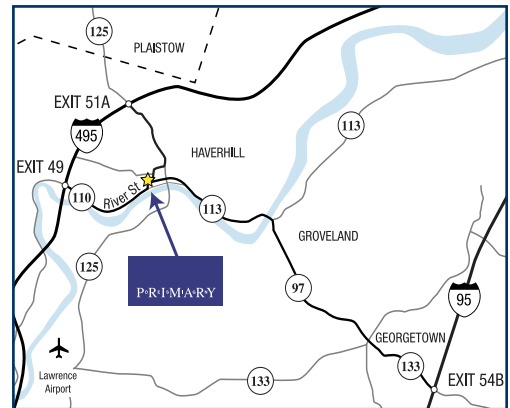

### From Manchester (NH) Airport:

Take 293 to 93S

Follow to first Massachusetts exit, Exit 48 (Rte. 213)

Follow 213 to Rte 495N to Exit 49 (Rte. 110/  
River Street)

Bear right at end of ramp onto River Street

Travel approximately 2.5 miles and take left immediately  
after going under RR trestle onto Moulton Way

Take first right onto Wingate Street and follow to  
stop sign

Take a left onto Essex Street and then your first right into  
the public parking lot

Look for Maria's Restaurant across from the lot. Primary  
Design is located in the 5-story brick building next to  
Maria's at 85 Essex Street

Enter through the double mahogany doors and take  
elevator to the 3rd floor

Region

Local Area

Immediate Area

directions